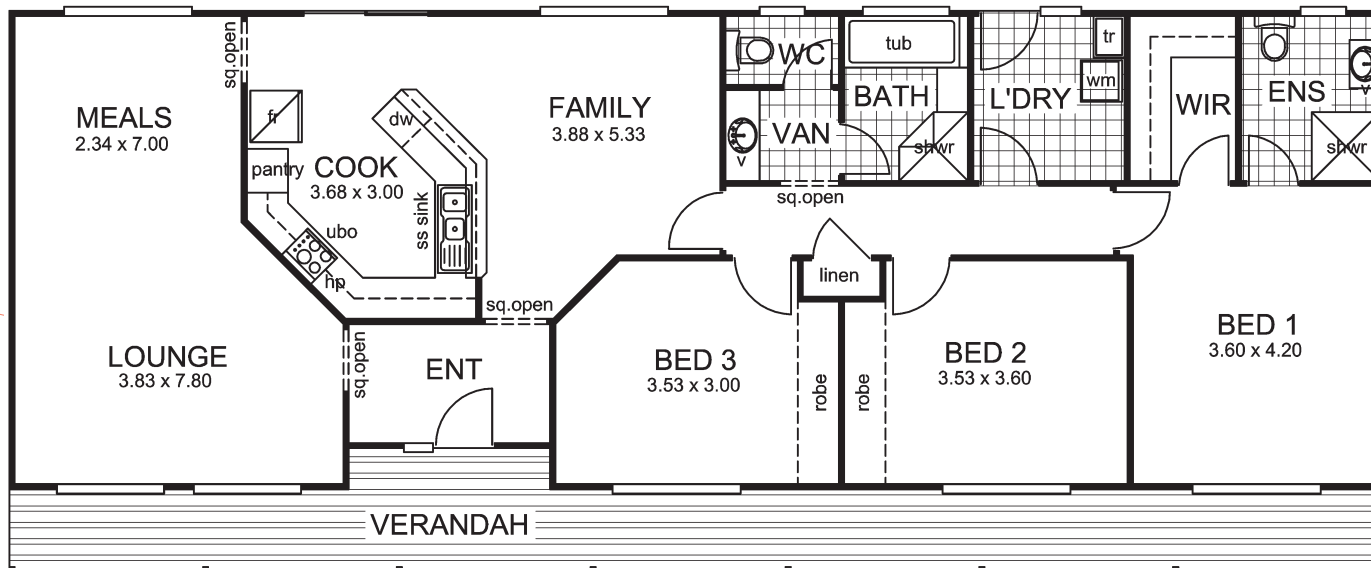

THE SOUTHERN CROSS

AREAS

AREA	M ²
LIVING	137.24
VERANDAH	25.76
TOTAL	163.00

WIDTH	20.00m
DEPTH	6.95m

FEATURES

- 22.5 DEGREE ROOF PITCH
- 2.7m (9ft) CEILING HEIGHT
- LOUNGE / MEALS AREA
- FAMILY ROOM
- LARGE BEDROOMS
- ENSUITE
- WALK IN ROBE TO MASTER BEDROOM
- VERANDAH