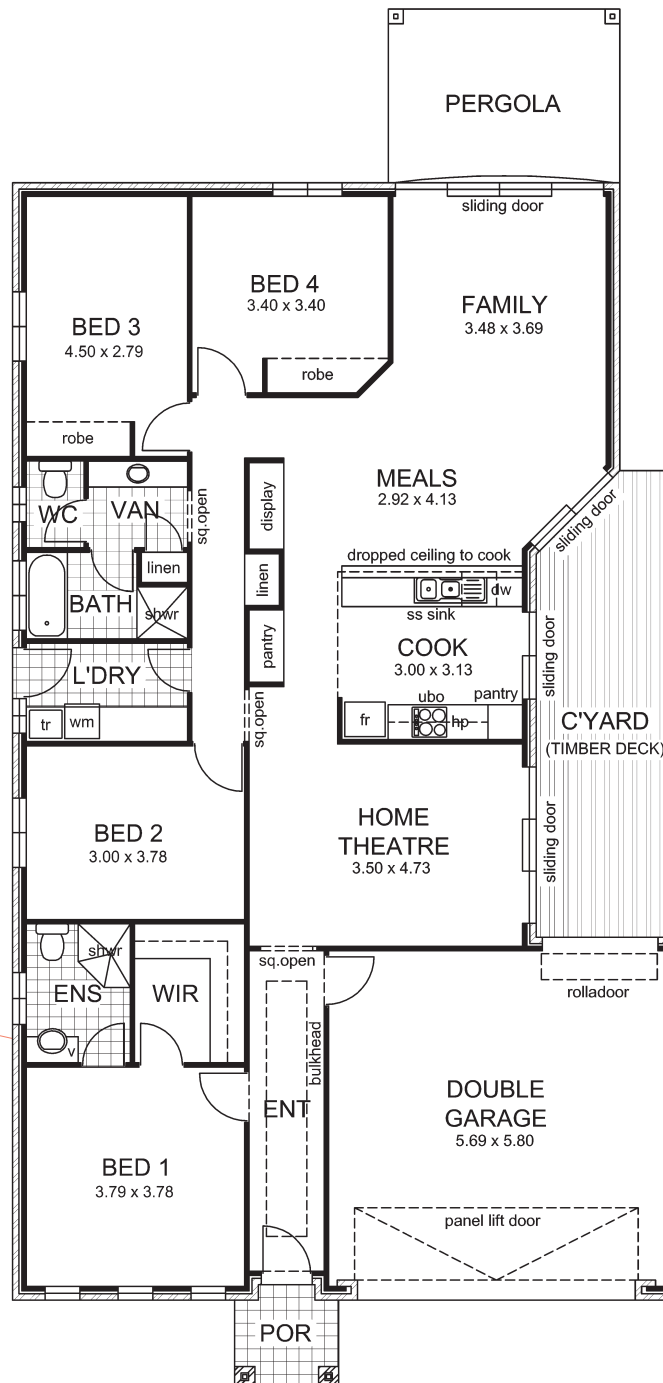

THE MAISON

AREAS

AREA	M ²
LOWER LIVING	145.05
UPPER LIVING	108.66
GARAGE	46.19
PORCH	1.01
C/YARD PERGOLA	23.41
TOTAL	324.32

WIDTH	11.51m
DEPTH	19.95m

FEATURES

- 22.5 DEGREE ROOF PITCH
- 2.7m (9ft) CEILING HEIGHT
- HOME THEATRE
- FAMILY / MEALS AREA
- ENTRANCE HALL
- ENSUITE
- PERGOLA WITH SAIL OVER
- COURTYARD