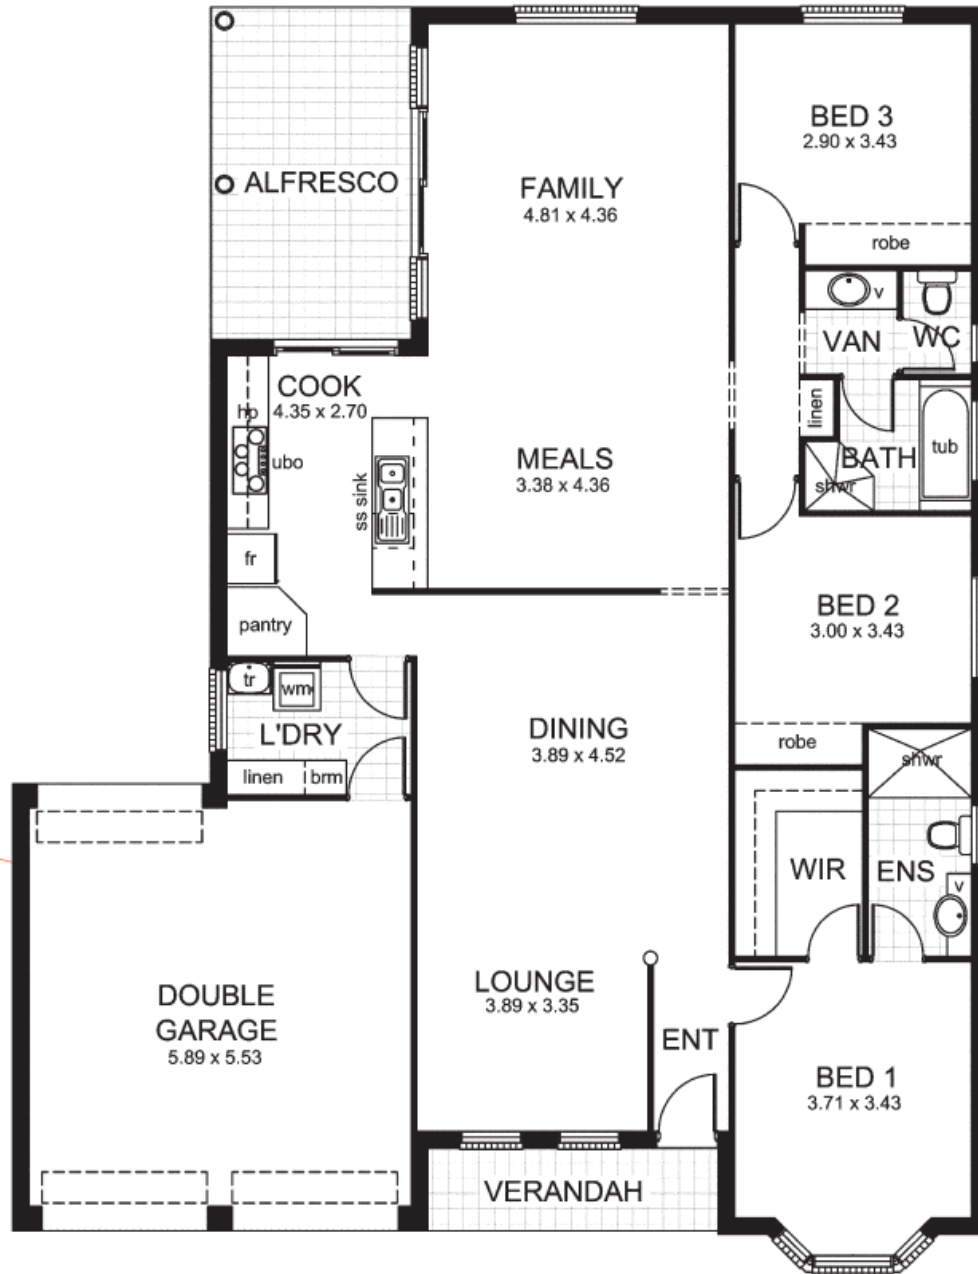

THE BONNEY

HOUSE AREAS

| AREA | M ² |
|----------|----------------|
| LIVING | 163.79 |
| GARAGE | 36.95 |
| VERANDAH | 13.93 |
| ALFRESCO | 5.11 |
| TOTAL | 219.78 |

| | |
|-------|---------|
| WIDTH | 14.10m |
| DEPTH | 17.755m |

FEATURES

- 22.5 DEGREE ROOF PITCH
- 2.7m (9ft) CEILING HEIGHT
- LOUNGE / DINING AREA
- FAMILY / MEALS AREA
- ENTRANCE AREA
- BULLNOSE VERANDAH
- ALFRESCO

**SINCE
1981**

Proven Performance
Australia Wide