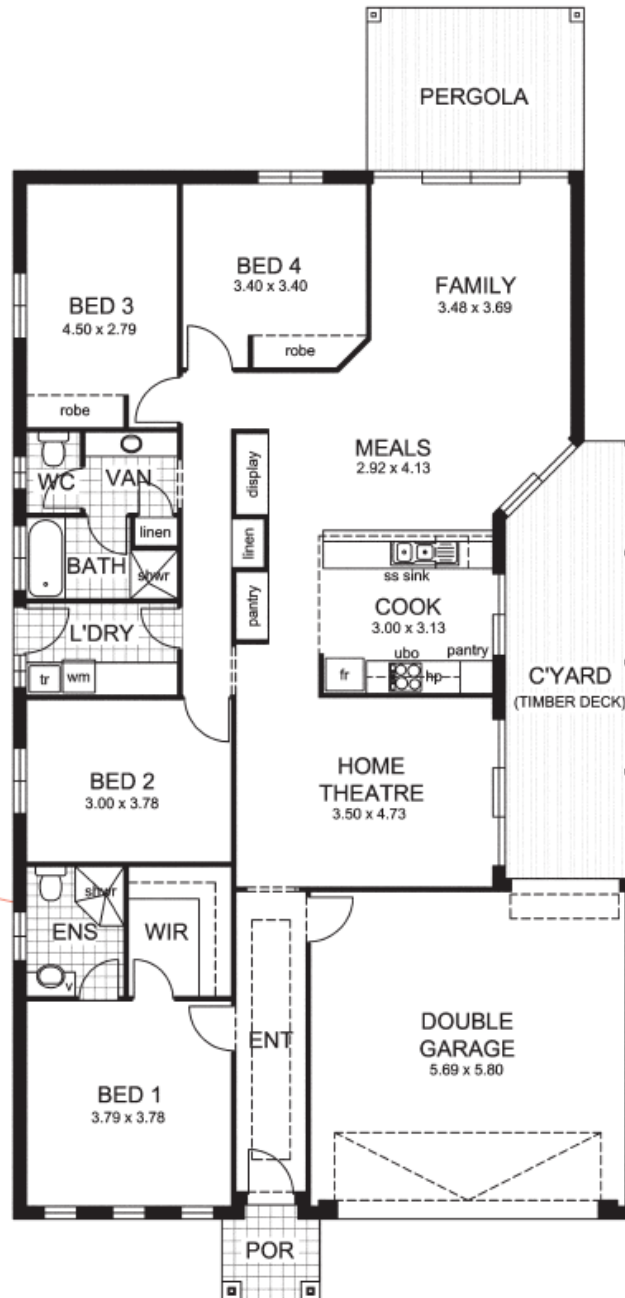

THE MAISON

HOUSE AREAS

AREA	M ²
LIVING	161.10
GARAGE	37.06
PORTICO	2.96
C'YARD PERGOLA	18.67
REAR PERGOLA	12.00
TOTAL	219.91

WIDTH	11.50m
DEPTH	19.31m

FEATURES

- 22.5 DEGREE ROOF PITCH
- 2.7m (9ft) CEILING HEIGHT
- HOME THEATRE
- FAMILY / MEALS AREA
- ENTRANCE HALL
- ENSUITE
- PERGOLA WITH SAIL OVER
- COURTYARD