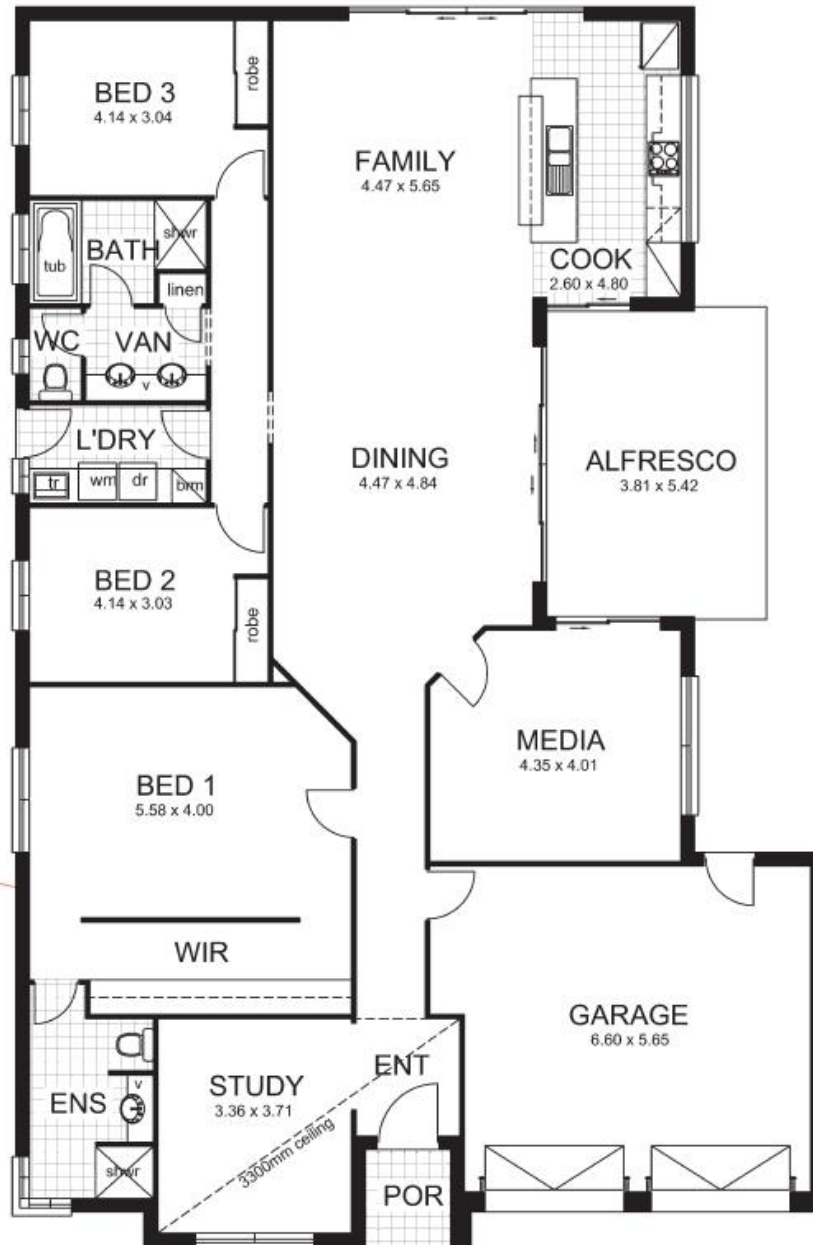

THE CHELTENHAM

HOUSE AREAS

AREA	M ²
LIVING	206.85
ALFRESCO	20.24
GARAGE	39.60
PORCH	2.69
TOTAL	269.38
WIDTH	14.00m
DEPTH	21.47m

FEATURES

- 22.5 DEGREE ROOF PITCH
- 2.7m (9ft) CEILING HEIGHT
- ALFRESCO AREA
- FAMILY DINING
- MEDIA ROOM
- STUDY
- ENSUITE