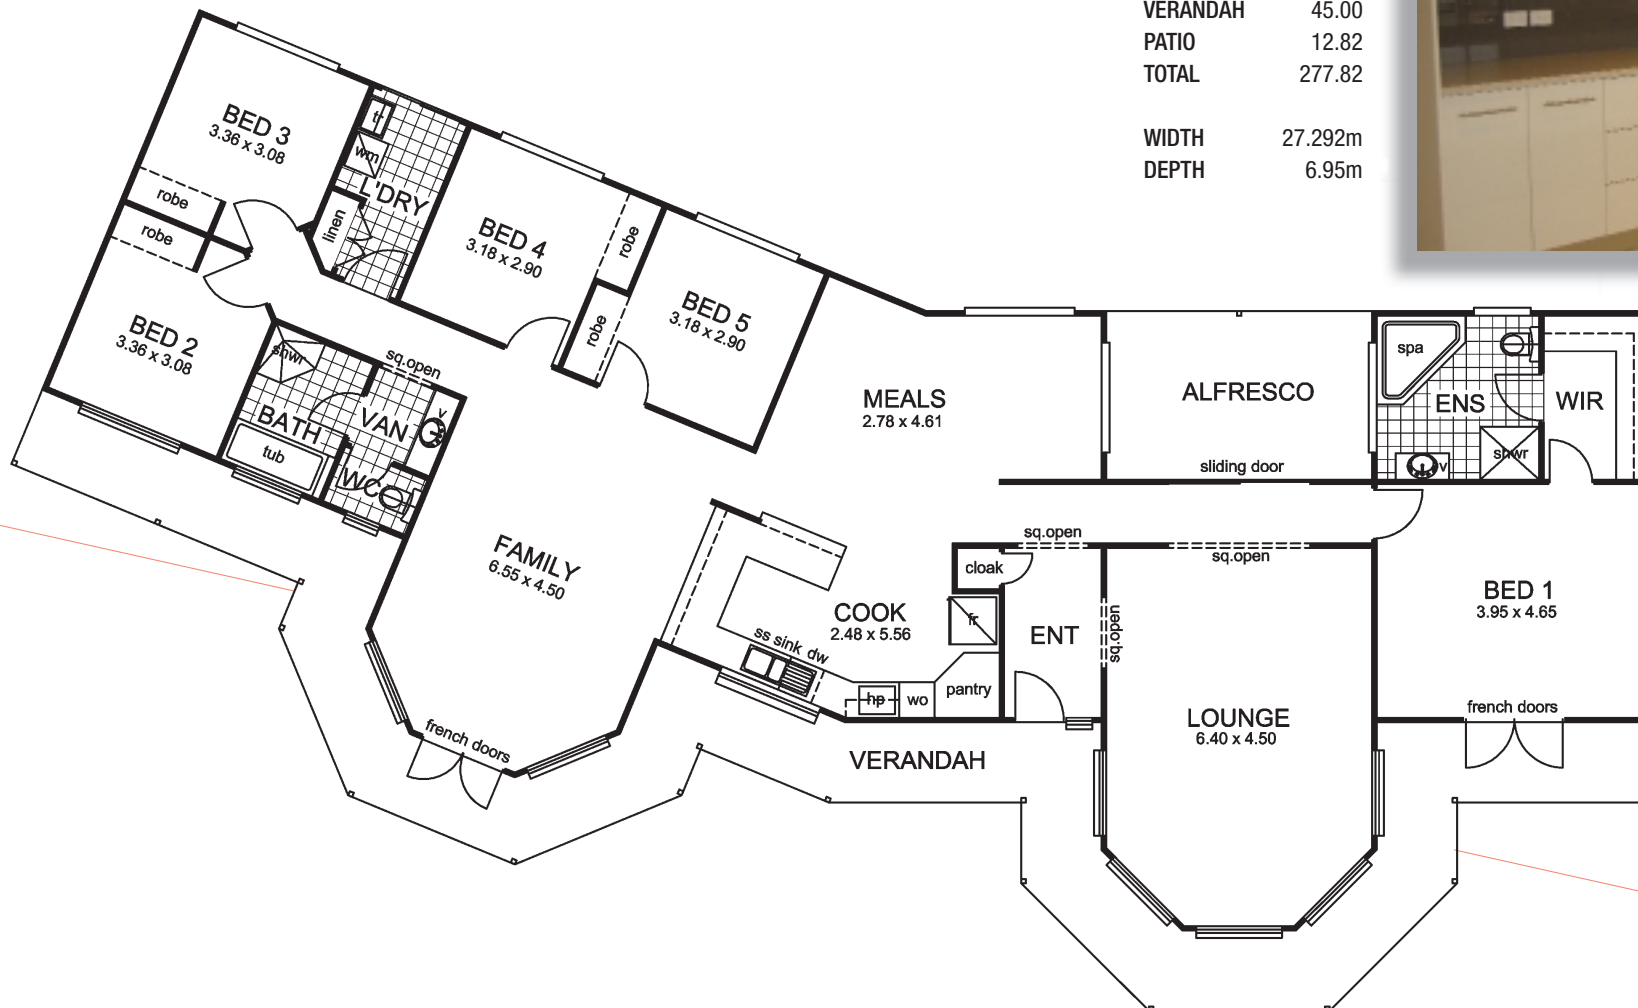

THE WILDERNESS

AREAS

AREA	M ²
LIVING	220.00
VERANDAH	45.00
PATIO	12.82
TOTAL	277.82
WIDTH	27.292m
DEPTH	6.95m

FEATURES

- 22.5 DEGREE ROOF PITCH
- 2.7m (9ft) CEILING HEIGHT
- 5 BEDROOMS
- ENSUITE TO MASTER BEDROOM
- OPEN LIVING
- SEPARATE LOUNGE
- ALFRESCO
- BULLNOSE VERANDAH

Picture for illustration purposes only. The facade depicted is representative of the numerous options available